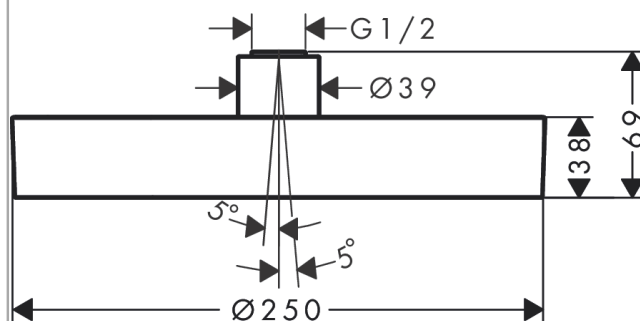

Rainfinity

Overhead shower 250 1jet EcoSmart

Surfaces: **Matt White** Article Number: **26229700**

Description

product features

- shower head size: 250 mm
- spray type: PowderRain
- ball-joint: overhead shower angle (2 x 5°) adjustable
- material spray disc: aluminium
- spray disc surface: graphite
- maximum flow rate at 3 bar: 9 l/min
- flow rate PowderRain spray (at 3 bar): 9 l/min
- minimum flow pressure: 1,7 bar
- overhead shower removable for cleaning
- installation: ceiling or wall, Tool-free assembly and disassembly
- connection thread G ½
- connection dimension: DN15

Technology

Design awards

Product image

Scale drawing

Flowchart

The consumption was measured in combination with the appropriate fittings (thermostat/mixer/ in-wall valve) to reflect actual application in practice.

Rainfinity
Overhead shower 250 1jet EcoSmart
Surfaces: **Matt White** Article Number: **26229700**

Exploded Drawing

Year of production: >01/21

- 1 — 
- 2 — 

Rainfinity
Overhead shower 250 1jet EcoSmart
 Surfaces: **Matt White** Article Number: **26229700**