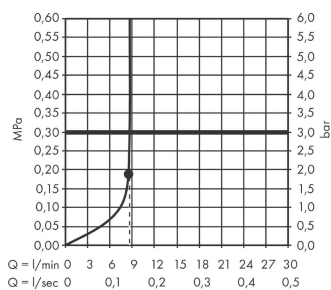

Rainfinity

Overhead shower 250 1jet EcoSmart

Surfaces: **Matt White** Article Number: **26229700**

Description

product features

- shower head size: 250 mm
- spray type: PowderRain
- ball-joint: overhead shower angle (2 x 5°) adjustable
- material spray disc: aluminium
- spray disc surface: graphite
- maximum flow rate at 3 bar: 9 l/min
- flow rate PowderRain spray (at 3 bar): 9 l/min
- minimum flow pressure: 1,7 bar
- overhead shower removable for cleaning
- installation: ceiling or wall, Tool-free assembly and disassembly
- connection thread G ½
- connection dimension: DN15

Technology

Design awards

Product image

Scale drawing

Flowchart

The consumption was measured in combination with the appropriate fittings (thermostat/mixer/ in-wall valve) to reflect actual application in practice.