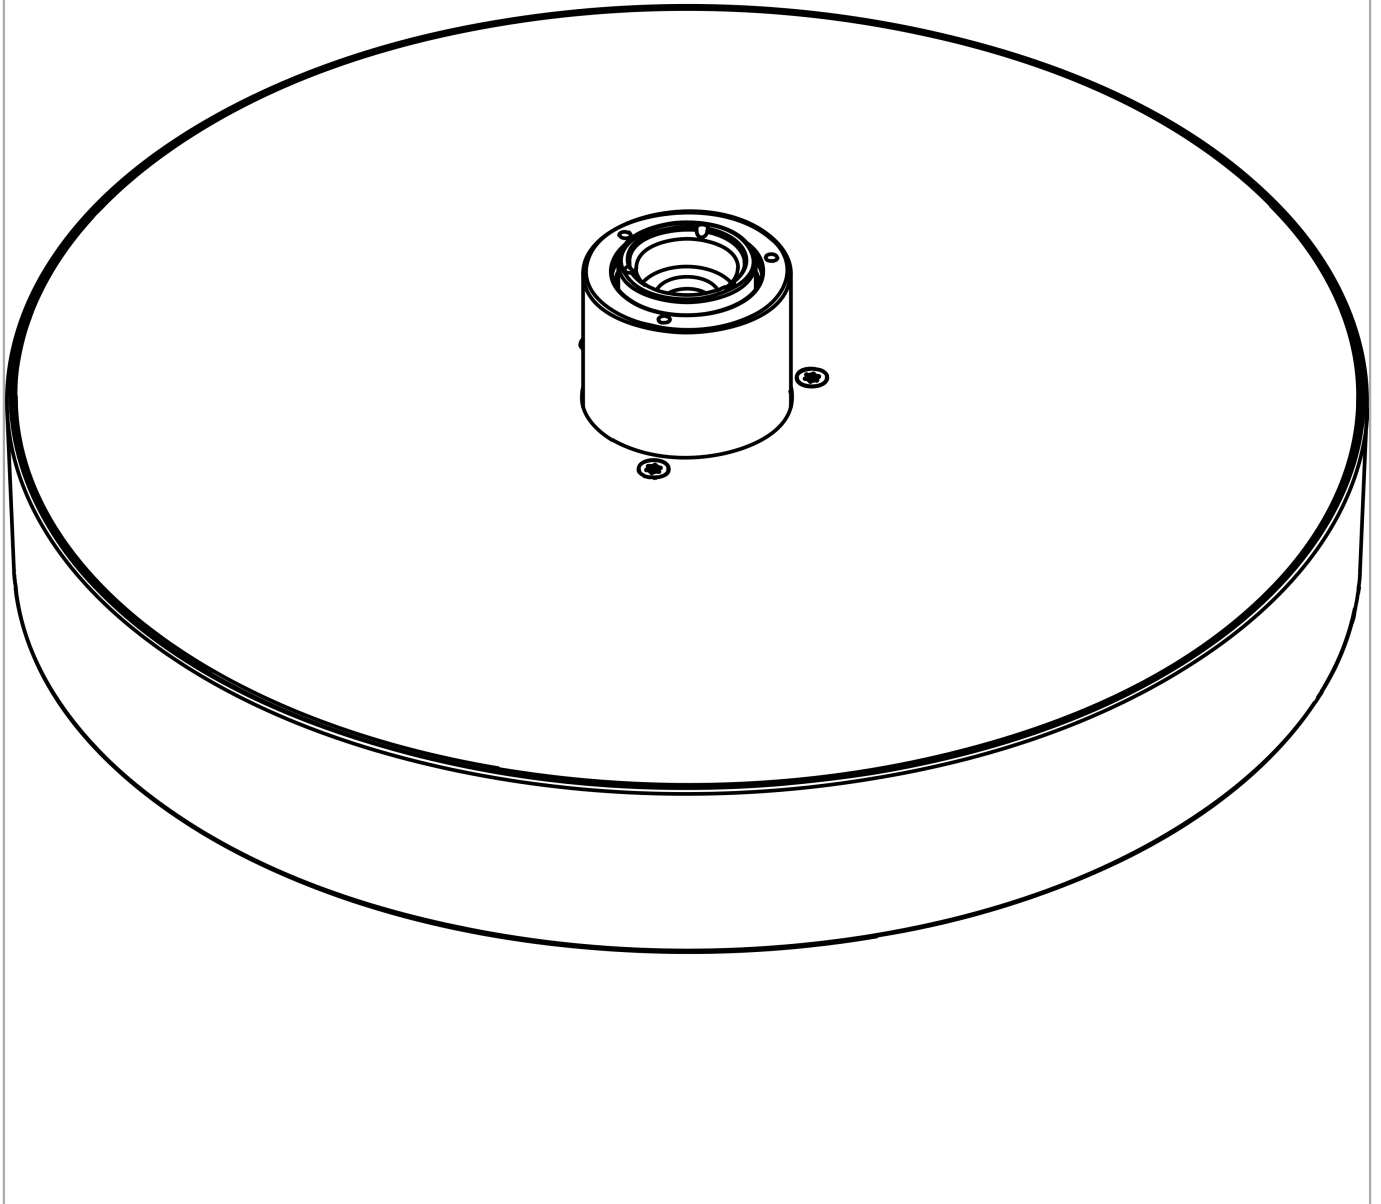

Rainfinity

Overhead shower 250 1jet EcoSmart

Surfaces: **Matt White** Article Number: **26229700**

Description

product features

- shower head size: 250 mm
- spray type: PowderRain
- ball-joint: overhead shower angle (2 x 5°) adjustable
- material spray disc: aluminium
- spray disc surface: graphite
- maximum flow rate at 3 bar: 9 l/min
- flow rate PowderRain spray (at 3 bar): 9 l/min
- minimum flow pressure: 1,7 bar
- overhead shower removable for cleaning
- installation: ceiling or wall, Tool-free assembly and disassembly
- connection thread G ½
- connection dimension: DN15

Technology

Design awards

Product image

Scale drawing

Flowchart

The consumption was measured in combination with the appropriate fittings (thermostat/mixer/ in-wall valve) to reflect actual application in practice.

Rainfinity
Overhead shower 250 1jet EcoSmart
Surfaces: **Matt White** Article Number: **26229700**

Exploded Drawing

Year of production: >01/21

- 1 — 
- 2 — 

Rainfinity
Overhead shower 250 1jet EcoSmart
 Surfaces: **Matt White** Article Number: **26229700**